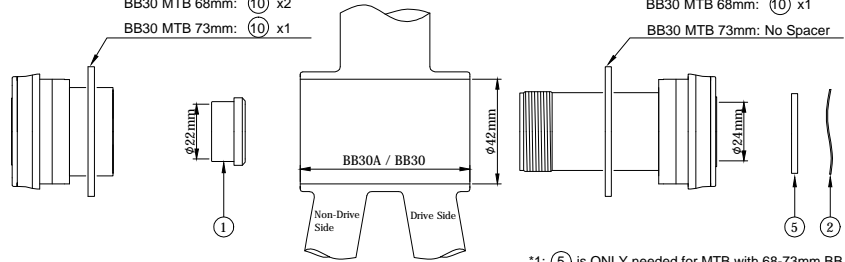

MODEL: R242

No.	Description	Q'ty
1	GXP Adaptor	1
2	Wave Washer	1
5	Outboard 2.5mm spacer	1
10	Inboard 2.5mm spacer	3
11	2mm spacer	1

For use with:
BB841T-42 / BB841T-42TBT
/ BB841T-42A / BB841T-42ATBT
/ BB30A / BB30A-TBT
/ BB30A2 / BB30A2-TBT

BB30A FRAME (ROAD $\phi 42 \times 73\text{mm}$) & BB30 FRAME (ROAD $\phi 42 \times 68 \text{ mm}$ / MTB $\phi 42 \times 68-73\text{mm}$)

BB841T-42 / BB841T42-TBT

BB30A Road 73mm: (11) x1
BB30 Road 68mm: No Spacer
BB30 MTB 68mm: (10) x2
BB30 MTB 73mm: (10) x1

BB30A Road 73mm: No Spacer
BB30 Road 68mm: (10) x1
BB30 MTB 68mm: (10) x1
BB30 MTB 73mm: No Spacer