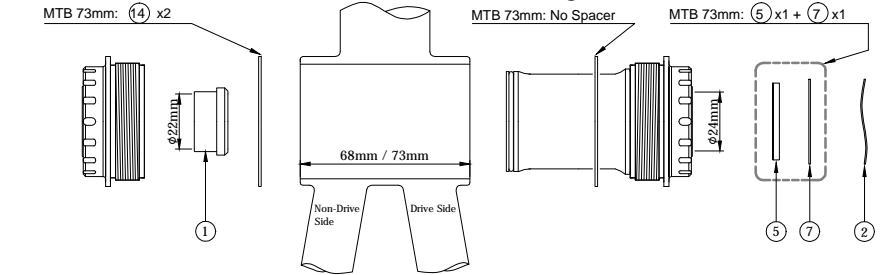

For use with:
 T47R24 / T47R24-TBT
 / T47V24 / T47V24-TBT

T47 FRAME (ROAD M47 x 68 mm / MTB M47 x 73mm)

T47R24 / T47R24-TBT

Road 68mm: (14) x1
 MTB 73mm: (14) x2

Road 68mm: (14) x1
 MTB 73mm: No Spacer

Road 68mm: (7) x1
 MTB 73mm: (5) x1 + (7) x1

T47 FRAME (ROAD M47 x 86.5 mm / MTB M47 x 92mm)

T47V24 / T47V24-TBT

Road 86.5mm: (14) x1
 MTB 92mm: (14) x2

Road 86.5mm: (14) x1
 MTB 92mm: No Spacer

Road 86.5mm: No Spacer
 MTB 92mm: (5) x1

MODEL: R248

No.	Description	Q'ty
2	Wave Washer	1
5	Outboard 2.5mm spacer	1
15	GXP Adaptor	1
16	2.2mm Side Cover	2