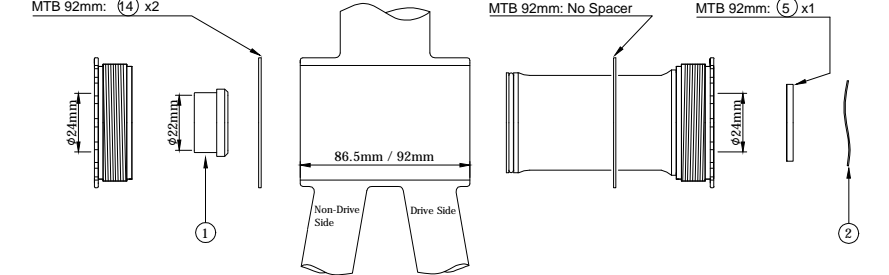

For use with:
 T47R24 / T47R24-TBT
 / T47V24 / T47V24-TBT

T47 FRAME (ROAD M47 x 68 mm / MTB M47 x 73mm)

T47R24 / T47R24-TBT

Road 68mm: (14) x1
 MTB 73mm: (14) x2

Road 68mm: (14) x1
 MTB 73mm: No Spacer

Road 68mm: (7) x1
 MTB 73mm: (5) x1 + (7) x1

T47 FRAME (ROAD M47 x 86.5 mm / MTB M47 x 92mm)

T47V24 / T47V24-TBT

Road 86.5mm: (14) x1
 MTB 92mm: (14) x2

Road 86.5mm: (14) x1
 MTB 92mm: No Spacer

Road 86.5mm: No Spacer
 MTB 92mm: (5) x1

MODEL: R248

No.	Description	Q'ty
2	Wave Washer	1
5	Outboard 2.5mm spacer	1
15	GXP Adaptor	1
16	2.2mm Side Cover	2