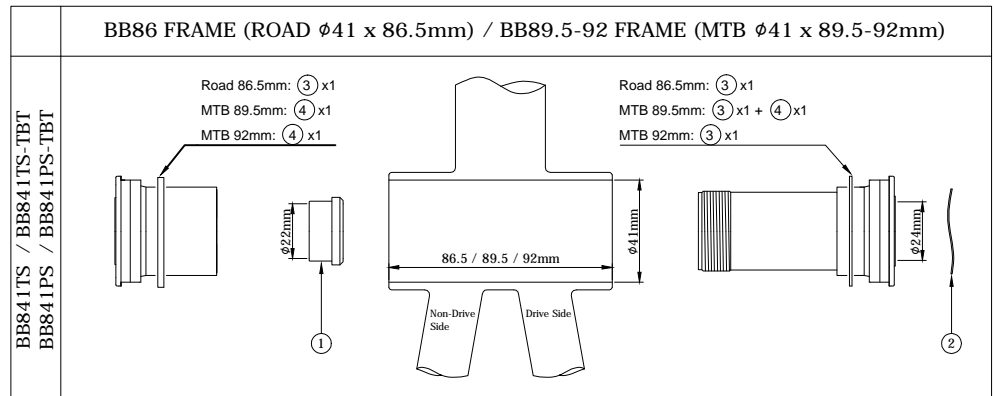

AFTER RIDING:

- When cleaning the bottom bracket, only use mild soap and water. Never spray the bottom bracket with high-pressure water. Water can enter the bottom bracket and cause it to wear prematurely.

WARRANTY:

All TOKEN products are guaranteed against defects in materials or workmanship for two (2) years from the original date of purchase. This warranty applies to the original owner only and is not transferable. The warranty is considered void if resold. The warranty does not cover normal wear and tear or damage from abuse. Please see our website or contact your local dealer or distributor for more details.

www.tokenproducts.com

MODEL: R241

No.	Description	Q'ty
1	GXP Adaptor	1
2	Wave Washer	1
3	1mm Spacer	2
4	Inboard 2.5mm Spacer	2
5	Outboard 2.5mm Spacer	1
6	2 mm Spacer	1
7	0.6mm Spacer	3

For use with:

BB841TS-41/BB841TS-41TBT
BB841PS/BB841PS-TBT
BB86P/BB86P-TBT/BB90

Note: BB86P / BB86P-TBT is NOT compatible with SRAM GXP MTB cranksets. Attempt to use this product with GXP MTB cranksets by modification or adding spacers will lead to poor fitment, potential harm and void of warranty.