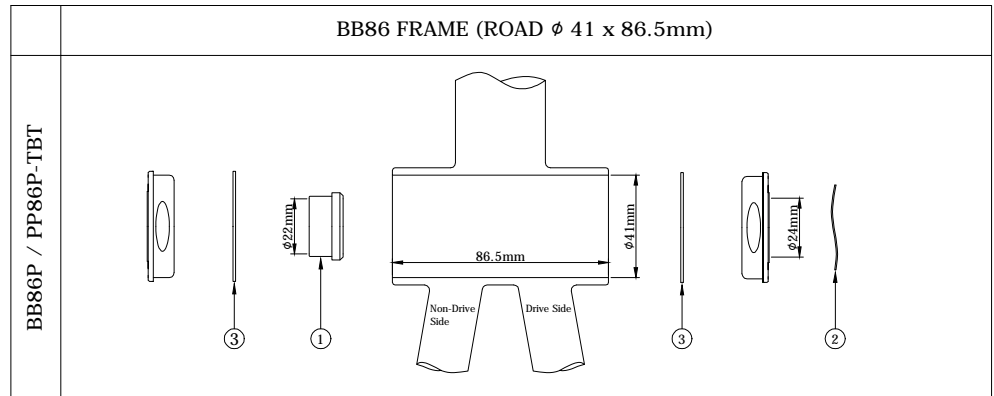

AFTER RIDING:

- When cleaning the bottom bracket, only use mild soap and water. Never spray the bottom bracket with high-pressure water. Water can enter the bottom bracket and cause it to wear prematurely.

WARRANTY:

All TOKEN products are guaranteed against defects in materials or workmanship for two (2) years from the original date of purchase. This warranty applies to the original owner only and is not transferable. The warranty is considered void if resold. The warranty does not cover normal wear and tear or damage from abuse. Please see our website or contact your local dealer or distributor for more details.

www.tokenproducts.com

MODEL: R241

No.	Description	Q'ty
1	GXP Adaptor	1
2	Wave Washer	1
3	1mm Spacer	2
4	Inboard 2.5mm Spacer	2
5	Outboard 2.5mm Spacer	1
6	2 mm Spacer	1
7	0.6mm Spacer	3

For use with:

BB841TS-41/BB841TS-41TBT
BB841PS/BB841PS-TBT
BB86P/BB86P-TBT/BB90

Note: BB86P / BB86P-TBT is NOT compatible with SRAM GXP MTB cranksets. Attempt to use this product with GXP MTB cranksets by modification or adding spacers will lead to poor fitment, potential harm and void of warranty.