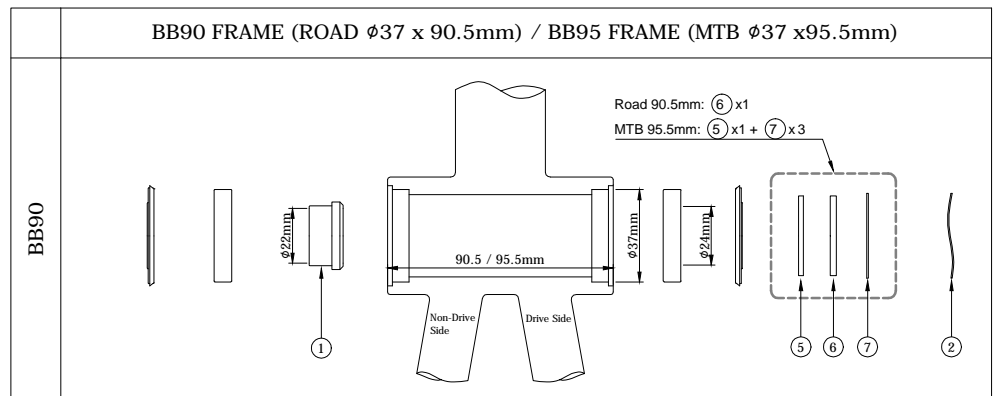

AFTER RIDING:

- When cleaning the bottom bracket, only use mild soap and water. Never spray the bottom bracket with high-pressure water. Water can enter the bottom bracket and cause it to wear prematurely.

WARRANTY:

All TOKEN products are guaranteed against defects in materials or workmanship for two (2) years from the original date of purchase. This warranty applies to the original owner only and is not transferable. The warranty is considered void if resold. The warranty does not cover normal wear and tear or damage from abuse. Please see our website or contact your local dealer or distributor for more details.

www.tokenproducts.com

MODEL: R241

No.	Description	Q'ty
1	GXP Adaptor	1
2	Wave Washer	1
3	1mm Spacer	2
4	Inboard 2.5mm Spacer	2
5	Outboard 2.5mm Spacer	1
6	2 mm Spacer	1
7	0.6mm Spacer	3

For use with:

BB841TS-41/BB841TS-41TBT
BB841PS/BB841PS-TBT
BB86P/BB86P-TBT/BB90

Note: BB86P / BB86P-TBT is NOT compatible with SRAM GXP MTB cranksets. Attempt to use this product with GXP MTB cranksets by modification or adding spacers will lead to poor fitment, potential harm and void of warranty.