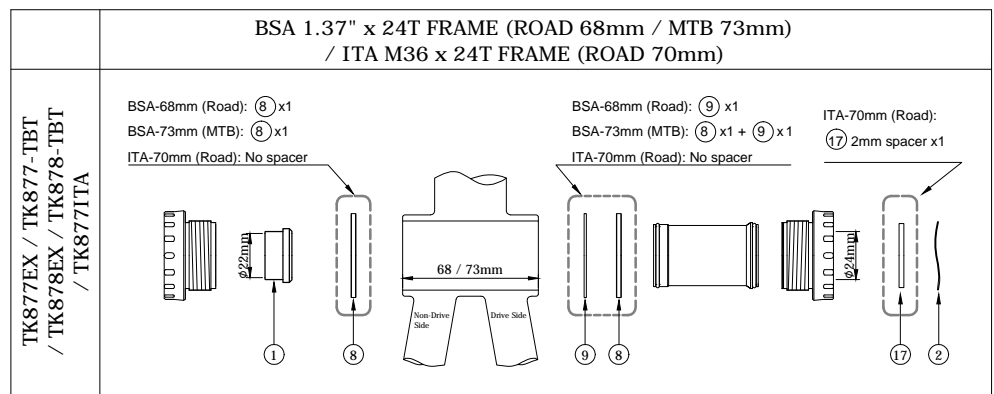

For use with:

TK877EX / TK877-TBT
/ TK878EX / TK878-TBT
/ TK877ITA