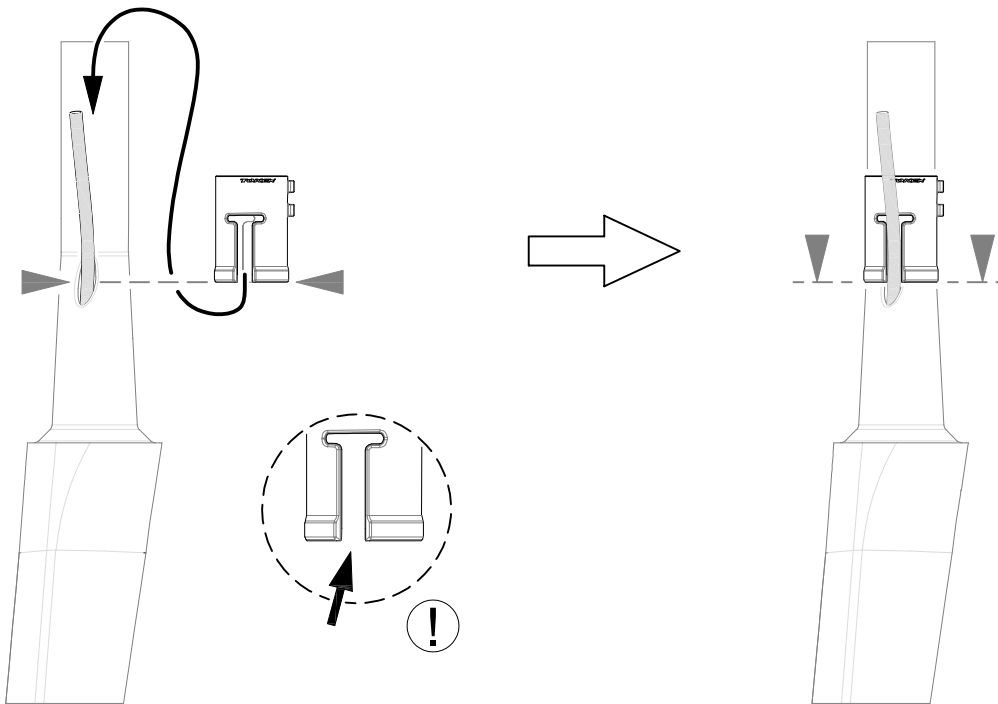

## 組裝說明

安裝於  
一般前叉 (含避震前叉)

安裝於  
剎車油管穿入豎管之前叉

完成上述安裝後，再依照碗組製造商的說明書  
進行碗組的安裝。

For Forks  
without Thru-Steerer Brake Hose

**STEERER TUBE PROTECTOR**  
TK155-11S

Installation Instructions

---

For Forks  
with Thru-Steerer Brake Hose

After fitting the steerer-tube protector, proceed with the headset installation following the manufacturer's instruction.