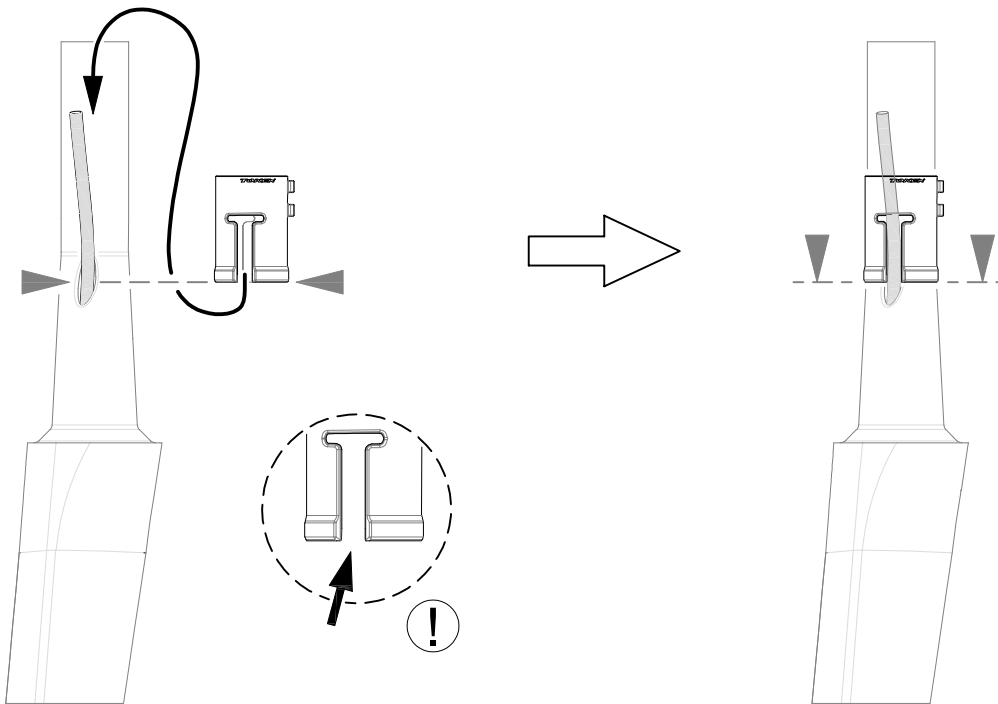

## 組裝說明

安裝於  
一般前叉 (含避震前叉)

安裝於  
剎車油管穿入豎管之前叉

完成上述安裝後，再依照碗組製造商的說明書  
進行碗組的安裝。

For Forks  
without Thru-Steerer Brake Hose

**STEERER TUBE PROTECTOR**  
TK155-11S

Installation Instructions

---

For Forks  
with Thru-Steerer Brake Hose

After fitting the steerer-tube protector, proceed with the headset installation following the manufacturer's instruction.