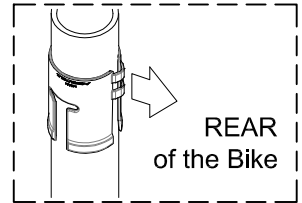

## 組裝說明

安裝於  
一般前叉 (含避震前叉)

安裝於  
剎車油管穿入豎管之前叉

完成上述安裝後，再依照碗組製造商的說明書  
進行碗組的安裝。

For Forks  
without Thru-Steerer Brake Hose

**STEERER TUBE PROTECTOR**  
TK155-11S

Installation Instructions

---

For Forks  
with Thru-Steerer Brake Hose

After fitting the steerer-tube protector, proceed with the headset installation following the manufacturer's instruction.