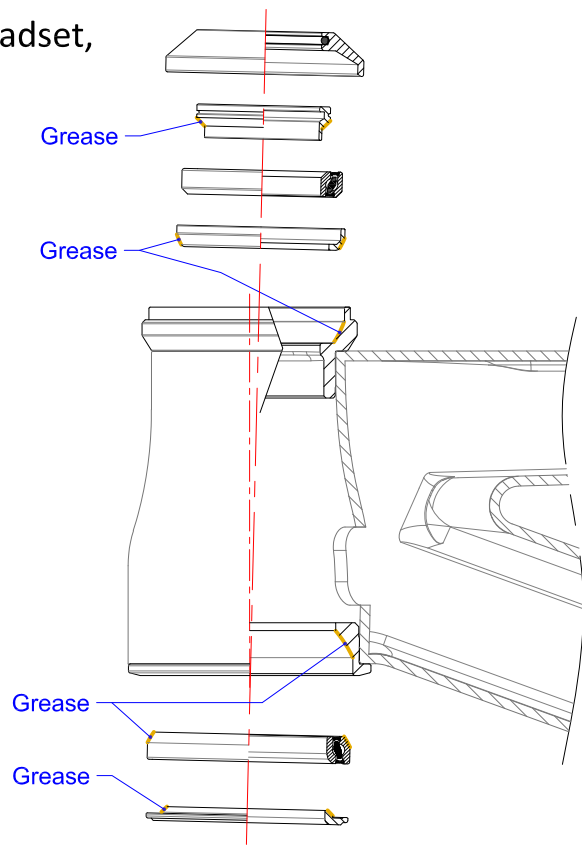

TILTING SET // Self-Alignment Headset TK189 Installation Instructions

- Before installing the Self-Alignment headset, Please apply a thin layer of lubricant to the inner edge of the components.

Steeper Steerer Setup

Slacker Steerer Setup