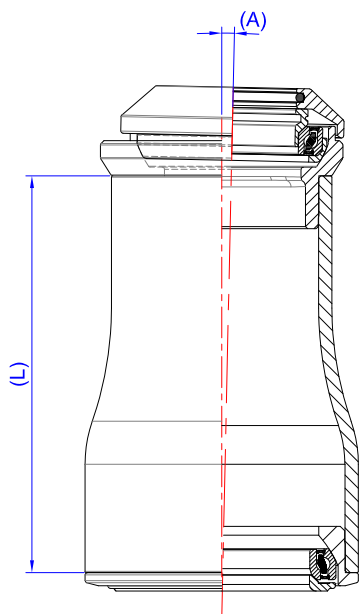

TILTING SET // Self-Alignment Headset TK189 Installation Instructions

- Before installing the Self-Alignment headset, Please apply a thin layer of lubricant to the inner edge of the components.

Steeper Steerer Setup