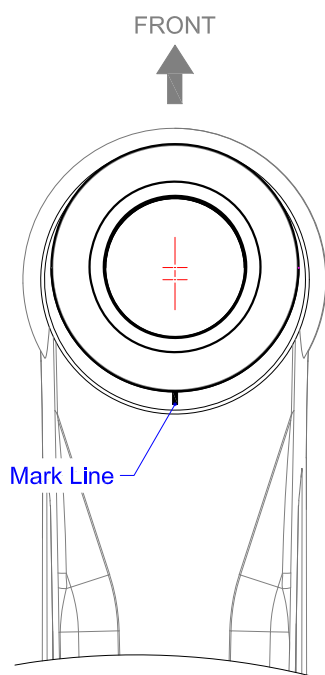

TILTING SET // Self-Alignment Headset TK189 Installation Instructions

- Before installing the Self-Alignment headset, Please apply a thin layer of lubricant to the inner edge of the components.

Steeper Steerer Setup

Slacker Steerer Setup