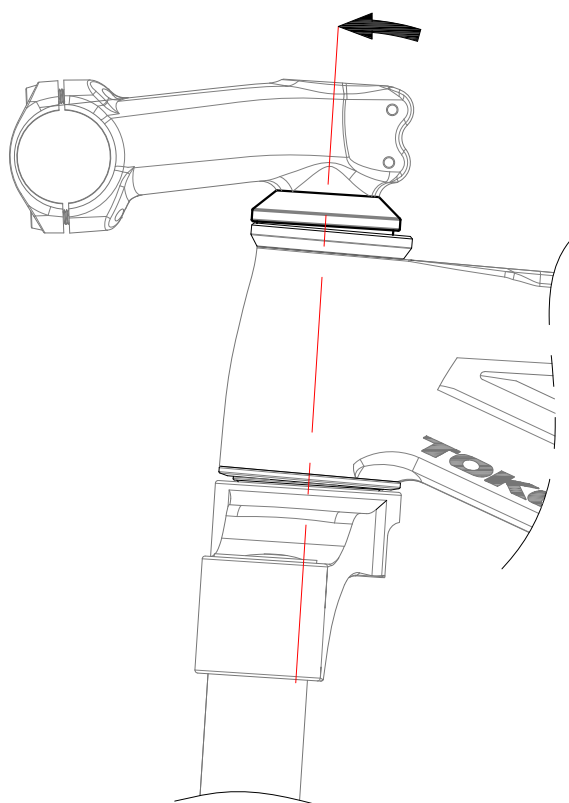

TILTING SET // Self-Alignment Headset TK189 Installation Instructions

- Before installing the Self-Alignment headset, Please apply a thin layer of lubricant to the inner edge of the components.

Steeper Steerer Setup

Slacker Steerer Setup