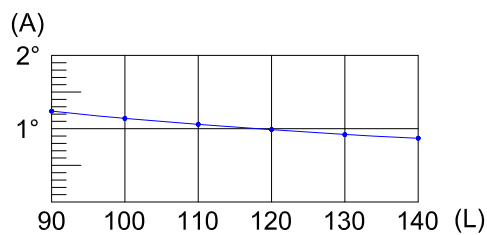

TILTING SET // Self-Alignment Headset TK189 Installation Instructions

- Before installing the Self-Alignment headset, Please apply a thin layer of lubricant to the inner edge of the components.

Steeper Steerer Setup